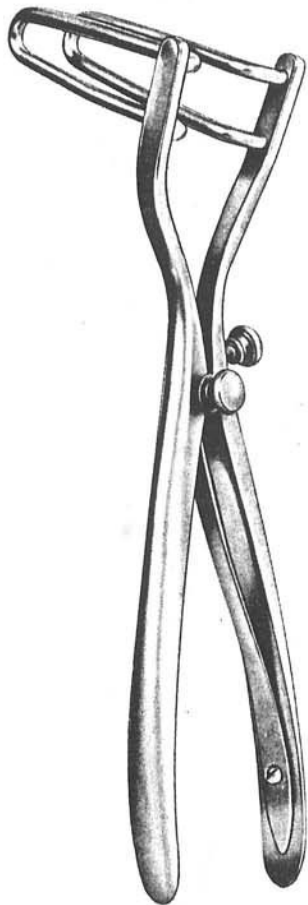

MASTDARM-SPEKULA
RECTAL SPEKULA
ESPECULOS RECTALES

Schulze-Bergmann
21,0 cm

07E-001.01
65 mm

07E-001.02
80 mm

07E-001.03
125 mm